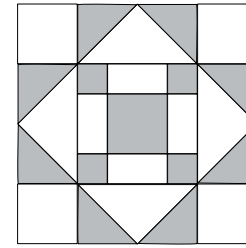

moda

Sampler Block Shuffle

6" x 6" finished

Cutting Print

- 9-2" squares
- 4-1 1/4" squares

Background

- 4-2" squares
- 4-2" x 3 1/2" rectangles
- 4-2" x 1 1/4" rectangles

✂ - Easy Corner Triangle

Color Option

13

moda

MODAFABRICS.COM

#showmethemoda

moda

Sampler Block Shuffle

6" x 6" finished

Cutting Print

- 9-2" squares
- 4-1 1/4" squares

Background

- 4-2" squares
- 4-2" x 3 1/2" rectangles
- 4-2" x 1 1/4" rectangles

✂ - Easy Corner Triangle

Color Option

13

moda