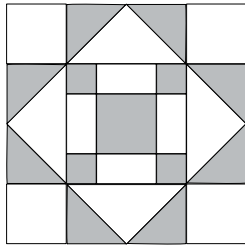

moda

Sampler Block Shuffle

6" x 6" finished

Cutting Print

- 9-2" squares
- 4-1 1/4" squares

Background

- 4-2" squares
- 4-2" x 3 1/2" rectangles
- 4-2" x 1 1/4" rectangles

✂ - Easy Corner Triangle

Cutting Print

- 9-2" squares
- 4-1 1/4" squares

Background

- 4-2" squares
- 4-2" x 3 1/2" rectangles
- 4-2" x 1 1/4" rectangles

✂ - Easy Corner Triangle

Color Option

13

moda