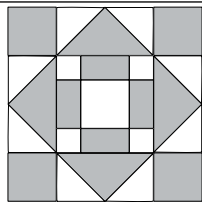

Color Option

13

moda

MODAFABRICS.COM

#showmethemoda

moda