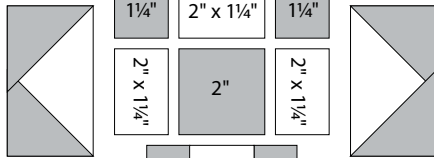

moda

Sampler Block Shuffle

6" x 6" finished

Cutting Print

- 9-2" squares
- 4-1 1/4" squares

Background

- 4-2" squares
- 4-2" x 3 1/2" rectangles
- 4-2" x 1 1/4" rectangles

✂ - Easy Corner Triangle

Cutting Print

- 9-2" squares
- 4-1 1/4" squares

Background

- 4-2" squares
- 4-2" x 3 1/2" rectangles
- 4-2" x 1 1/4" rectangles

✂ - Easy Corner Triangle

Color Option

13

moda