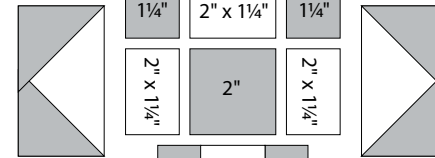

moda

Sampler Block Shuffle

6" x 6" finished

Cutting Print

- 9-2" squares
- 4-1 1/4" squares

Background

- 4-2" squares
- 4-2" x 3 1/2" rectangles
- 4-2" x 1 1/4" rectangles

✂ - Easy Corner Triangle

Cutting Print

- 9-2" squares
- 4-1 1/4" squares

Background

- 4-2" squares
- 4-2" x 3 1/2" rectangles
- 4-2" x 1 1/4" rectangles

✂ - Easy Corner Triangle

Color Option

13

moda