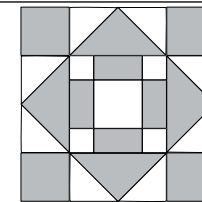

moda

Sampler Block Shuffle

6" x 6" finished

Cutting Print

- 9-2" squares
- 4-1 1/4" squares

Background

- 4-2" squares
- 4-2" x 3 1/2" rectangles
- 4-2" x 1 1/4" rectangles

✂ - Easy Corner Triangle

Cutting Print

- 9-2" squares
- 4-1 1/4" squares

Background

- 4-2" squares
- 4-2" x 3 1/2" rectangles
- 4-2" x 1 1/4" rectangles

✂ - Easy Corner Triangle

Color Option

13

moda